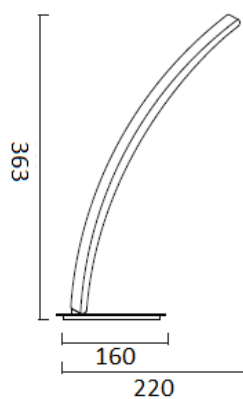

EL[®]MARK

The Brand of Electricity

MARCELLA SERIES

GENERAL INFORMATION »

- ∴ Rated voltage: ~230VAC
- ∴ Power: 11W; 33W; 42W
- ∴ Power supply: DC device - driver
- ∴ LED: Included
- ∴ Light source: Epistar SMD2835
- ∴ Colour temperature: 2800-3200K
- ∴ Colour rendering index: Ra≥80
- ∴ Switch on/off: >15 000
- ∴ Material: Aluminium + Iron + PC
- ∴ Color of body: Silver
- ∴ Protection against dust and moisture: IP40

DIMENSIONS »

955MARCELLA4A

955MARCELLA3R

955MARCELLA1W

955MARCELLA1T

ADDITIONAL INFORMATION »

MARCELLA

This luminaire contains built-in LED lamps.