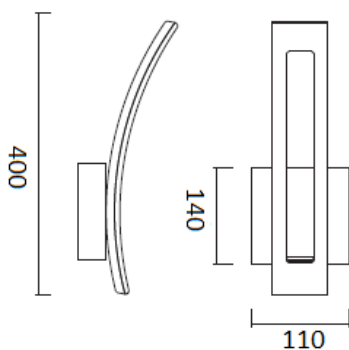

DIMENSIONS »

955MARCELLA4A

955MARCELLA3R

955MARCELLA1W

955MARCELLA1T

ADDITIONAL INFORMATION »

MARCELLA

This luminaire contains built-in LED lamps.

The lamps cannot be changed in the luminaire.

874/2012

Catalogue number	Barcode	Packing/Box (pcs)
955MARCELLA1W	3800131229854	1/1
955MARCELLA1T	3800131229861	1/1
955MARCELLA3R	3800131229830	1/1
955MARCELLA4A	3800131229847	1/1