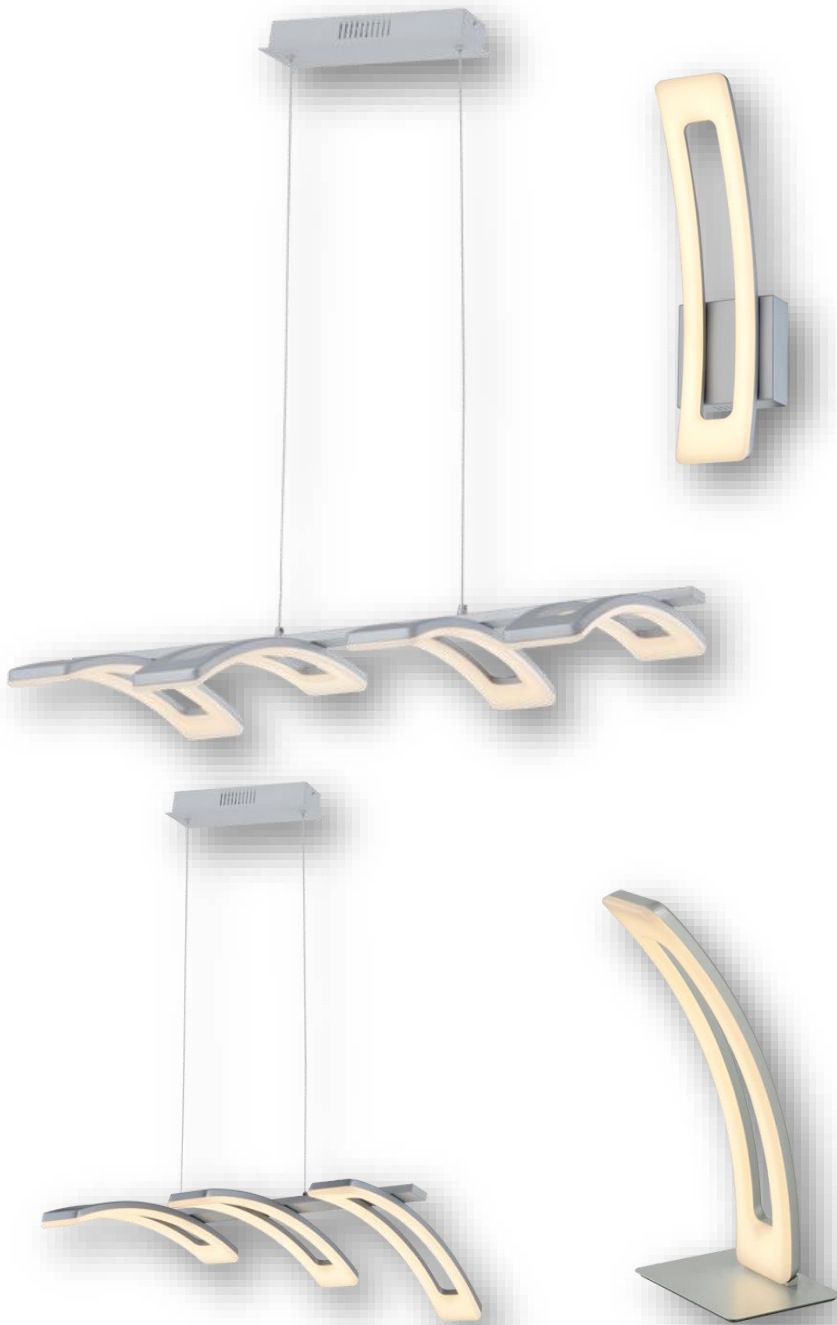

EL[®]MARK

The Brand of Electricity

MARCELLA SERIES

GENERAL INFORMATION »

- ∴ Rated voltage: ~230VAC
- ∴ Power: 11W; 33W; 42W
- ∴ Power supply: DC device - driver
- ∴ LED: Included
- ∴ Light source: Epistar SMD2835
- ∴ Colour temperature: 2800-3200K
- ∴ Colour rendering index: Ra≥80
- ∴ Switch on/off: >15 000
- ∴ Material: Aluminium + Iron + PC
- ∴ Color of body: Silver
- ∴ Protection against dust and moisture: IP40

FEATURES »

- ∴ Stylish and impressive design.
- ∴ Good colour and brightness.
- ∴ No ultraviolet and infrared rays
- ∴ Resistant to shock and vibration stable body
- ∴ Environmentally friendly - no mercury and lead
- ∴ Low heat emission

AREAS OF APPLICATION »

- ∴ Suitable for residential lighting, hotels, restaurants, office, commercial lighting and similar environments

PRODUCT DETAILS »

Catalogue number	Description	Watt (W)	Whole fixture lumens (lm)	Colour temp. (K)	Colour
955MARCELLA1W	Wall lamp	11	756	2800-3200	Silver
955MARCELLA1T	Table lamp	11	770	2800-3200	Silver
955MARCELLA3R	Chandelier	33	2310	2800-3200	Silver
955MARCELLA4A	Chandelier	42	2940	2800-3200	Silver

DIMENSIONS »

955MARCELLA4A

955MARCELLA3R

955MARCELLA1W

955MARCELLA1T

ADDITIONAL INFORMATION »

MARCELLA

This luminaire contains built-in LED lamps.