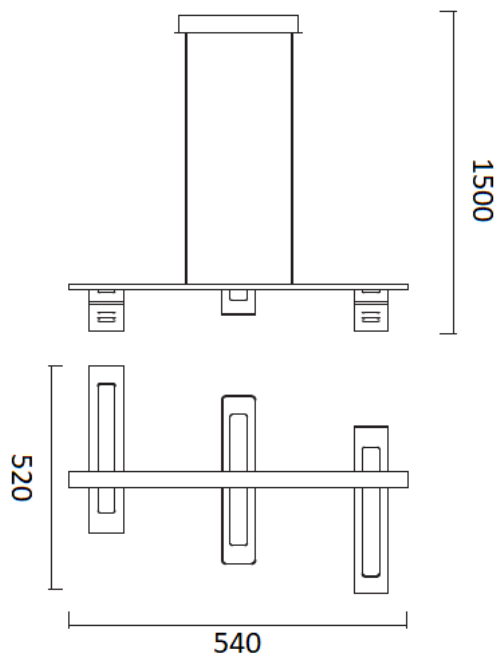

AREAS OF APPLICATION »

- ∴ Suitable for residential lighting, hotels, restaurants, office, commercial lighting and similar environments

PRODUCT DETAILS »

Catalogue number	Description	Watt (W)	Whole fixture lumens (lm)	Colour temp. (K)	Colour
955MARCELLA1W	Wall lamp	11	756	2800-3200	Silver
955MARCELLA1T	Table lamp	11	770	2800-3200	Silver
955MARCELLA3R	Chandelier	33	2310	2800-3200	Silver
955MARCELLA4A	Chandelier	42	2940	2800-3200	Silver

DIMENSIONS »

955MARCELLA4A

955MARCELLA3R

955MARCELLA1W

955MARCELLA1T

ADDITIONAL INFORMATION »

MARCELLA

This luminaire contains built-in LED lamps.