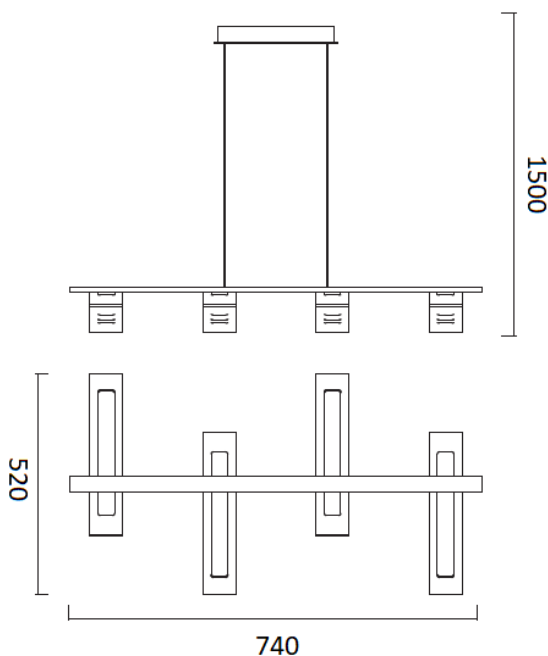

AREAS OF APPLICATION »

- ∴ Suitable for residential lighting, hotels, restaurants, office, commercial lighting and similar environments

PRODUCT DETAILS »

Catalogue number	Description	Watt (W)	Whole fixture lumens (lm)	Colour temp. (K)	Colour
955MARCELLA1W	Wall lamp	11	756	2800-3200	Silver
955MARCELLA1T	Table lamp	11	770	2800-3200	Silver
955MARCELLA3R	Chandelier	33	2310	2800-3200	Silver
955MARCELLA4A	Chandelier	42	2940	2800-3200	Silver

DIMENSIONS »

955MARCELLA4A

955MARCELLA3R

955MARCELLA1W

955MARCELLA1T

ADDITIONAL INFORMATION »

MARCELLA

This luminaire contains built-in LED lamps.